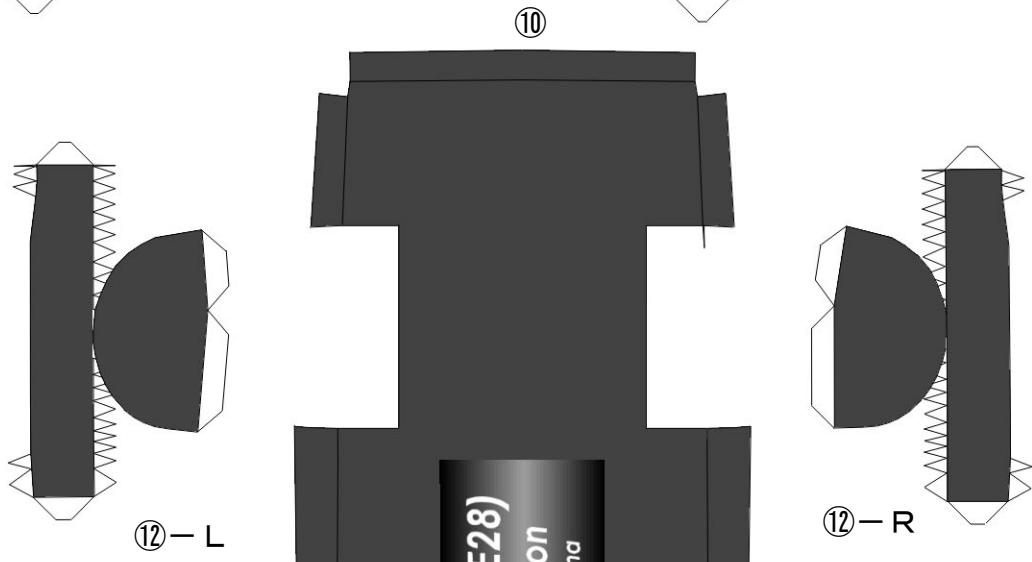

A4印刷で約1/32スケールになります。

BMW 5 series (E28)  
M-technic version  
by Toshikazu Harashima

Hara-p's Room  
[http://homepage1.nifty.com/e24\\_hara\\_pl](http://homepage1.nifty.com/e24_hara_pl)

left

right

front